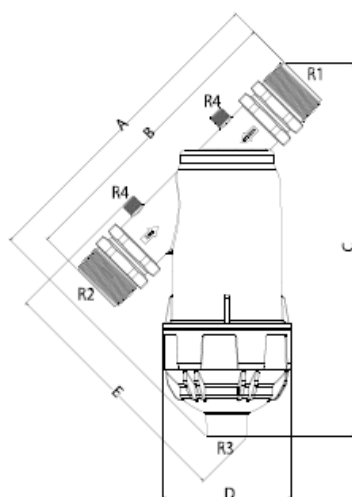

X - 346 - Filtr do nawadniania ze spustem

| Code | Dimensions | Charac. | u./box |
|--------|------------|-----------------|--------|
| 091060 | 3/4" | 130 Microns BSP | 10 |
| 091061 | 1" | 130 Microns BSP | 10 |
| 091062 | 1 1/4" | 130 Microns BSP | 5 |
| 091063 | 1 1/2" | 130 Microns BSP | 5 |
| 091064 | 3/4" | 130 Microns NPT | 10 |
| 091065 | 1" | 130 Microns NPT | 10 |
| 091066 | 1 1/4" | 130 Microns NPT | 5 |
| 091067 | 1 1/2" | 130 Microns NPT | 5 |

Dimensions

1 1/2" y 1 1/4"

3/4" y 1"

| Code | A | B | C | D | E | Medida | R1-R2 | R3 | R4 |
|--------|-------|-----|-----|-------|-----|--------|------------|----------|----------|
| 091060 | 194.5 | 160 | 231 | 78 | - | 3/4" | 3/4" BSP | 1/2" BSP | - |
| 091061 | 195.5 | 160 | 234 | 78 | - | 1" | 1" BSP | 1/2" BSP | - |
| 091062 | 265 | 243 | 311 | 108.5 | 210 | 1 1/4" | 1 1/4" BSP | 3/4" BSP | 1/4" BSP |
| 091063 | 265 | 243 | 314 | 108.5 | 210 | 1 1/4" | 1 1/2" BSP | 3/4" BSP | 1/4" BSP |