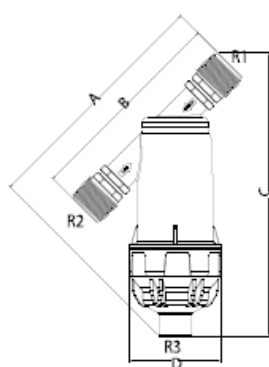

X - 346 - Filtr do nawadniania ze spustem

| Code | Dimensions | Charac. | u./box |
|--------|------------|-----------------|--------|
| 091060 | 3/4" | 130 Microns BSP | 10 |
| 091061 | 1" | 130 Microns BSP | 10 |
| 091062 | 1 1/4" | 130 Microns BSP | 5 |
| 091063 | 1 1/2" | 130 Microns BSP | 5 |
| 091064 | 3/4" | 130 Microns NPT | 10 |
| 091065 | 1" | 130 Microns NPT | 10 |
| 091066 | 1 1/4" | 130 Microns NPT | 5 |
| 091067 | 1 1/2" | 130 Microns NPT | 5 |

Dimensions

1 1/2" y 1 1/4"

3/4" y 1"

| Code | A | B | C | D | E | Medida | R1-R2 | R3 | R4 |
|--------|-------|-----|-----|-------|-----|--------|------------|----------|----------|
| 091060 | 194.5 | 160 | 231 | 78 | - | 3/4" | 3/4" BSP | 1/2" BSP | - |
| 091061 | 195.5 | 160 | 234 | 78 | - | 1" | 1" BSP | 1/2" BSP | - |
| 091062 | 265 | 243 | 311 | 108.5 | 210 | 1 1/4" | 1 1/4" BSP | 3/4" BSP | 1/4" BSP |
| 091063 | 265 | 243 | 314 | 108.5 | 210 | 1 1/4" | 1 1/2" BSP | 3/4" BSP | 1/4" BSP |